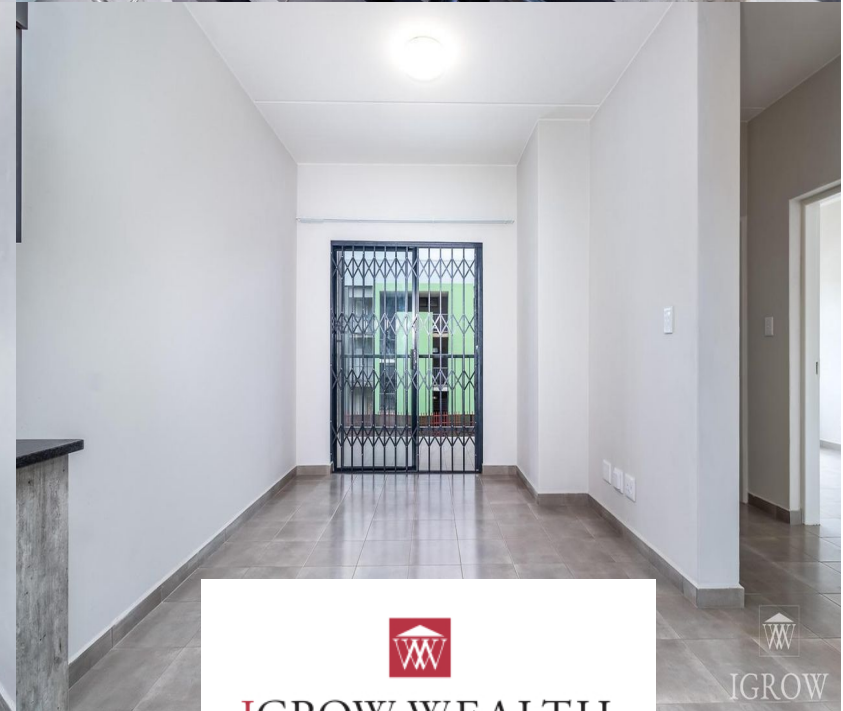

Benoni, Rynfield

IGROW WEALTH
INVESTMENTS