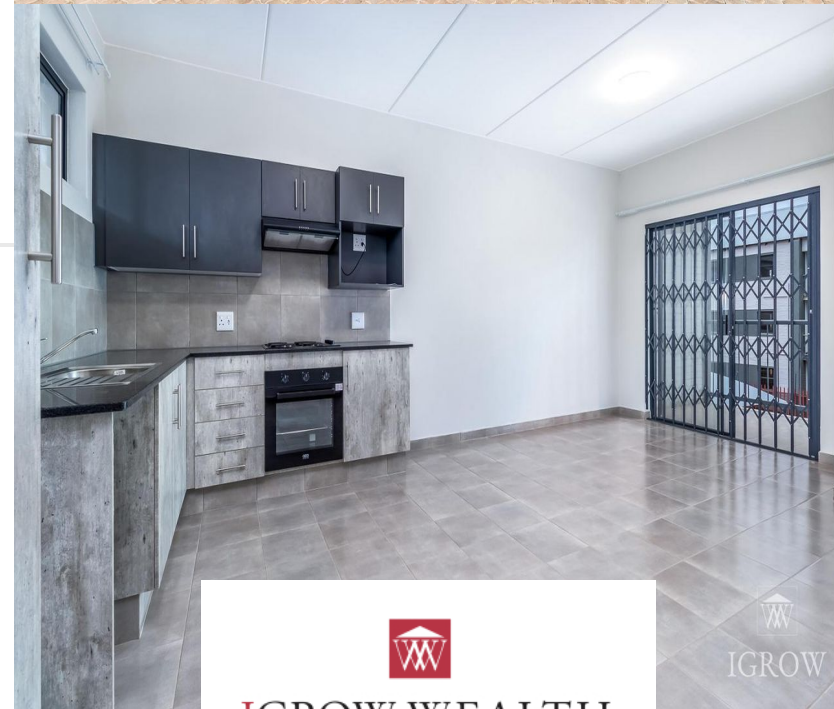

R6,300 pm

 2  1  0

NO APPLICATION FEE on various 2 Bedroom Apartments to Rent in Prime Location in Rynfield

Bulrush View - New Security Development - NO APPLICATION FEE!! A beautiful new development in Rynfield, Benoni with spacious 2 bedroom apartments SECOND FLOOR with modern finishes. The greater Benoni area can offer those with a love for outdoor activities beautiful lakeside walks and picnics, while those who prefer the bright lights of the city will enjoy entertainment facilities such as Carnival City or Emperors Palace Casino. APARTMENT FEATURES - 2 Bedrooms - 1 Bathroom (Bath, Shower, Basin and Toilet) - Open Plan Lounge, Kitchen and Dining Area - Granite kitchen tops with BICs - Electric oven with built-in hob and extractor fan - 2 parking bays - 1 covered & 1 open - Covered Balcony/Patio 5.2 m2 DEVELOPMENT FEATURES 24-hour manned security Prepaid Electricity and Billed Water Communal centre with large open garden Fibre Ready NO Application fee to apply. *Ground-floor apartments available from: R6 300 **First-floor apartments available

Features

Interior

Bedrooms 2
Bathrooms 1
kitchen 1

Exterior

Garages 2
Security Yes
Pool Yes

Sizes

Floor Size 56 m²
Land Size 0 m²

JD Pretorius